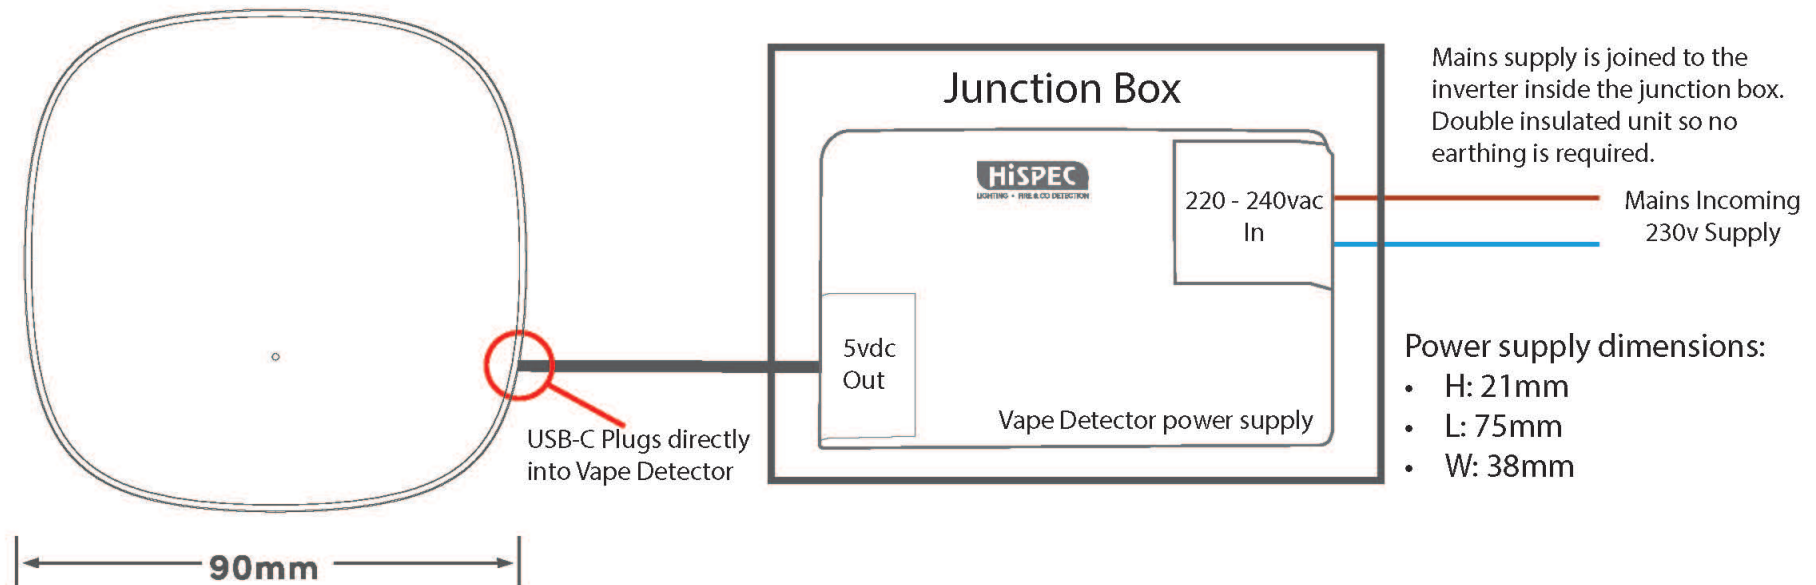

SMART VAPE DETECTOR MAINS WIRING DIAGRAM HSSA/VAPE-PS 230 - 5V DC POWER SUPPLY

SCAN ME

To visit the online product page on our website for specs, datasheet, FAQs and place orders (via account).

Hispec Electrical Products Ltd